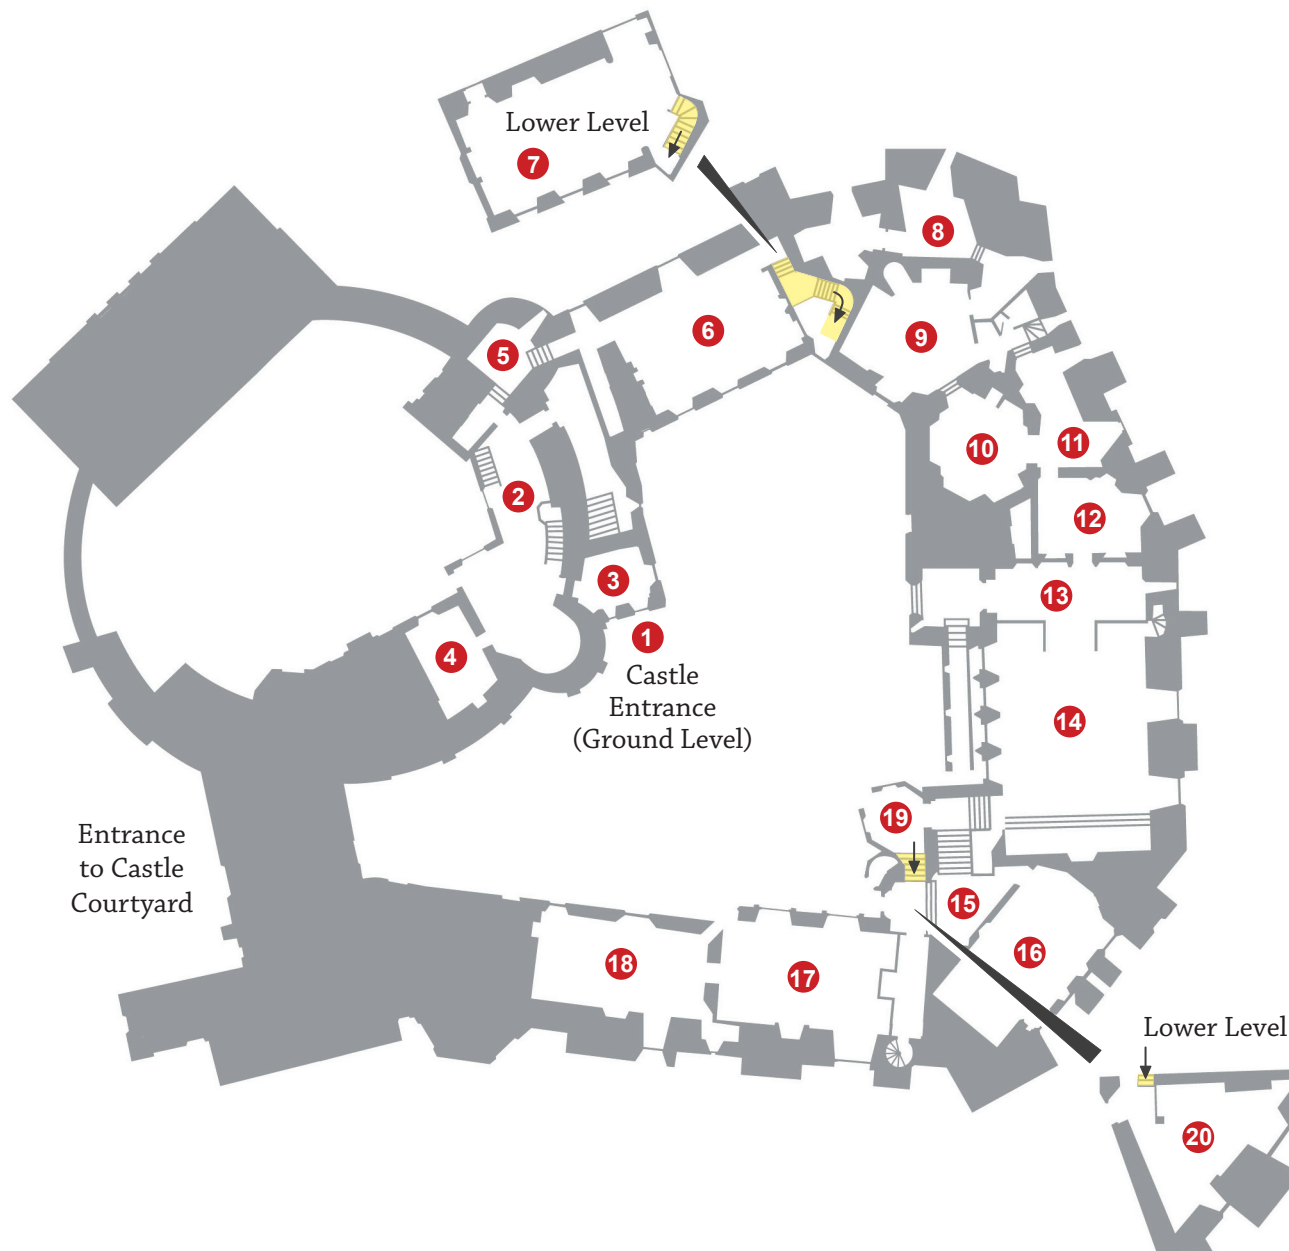

Inside Berkeley Castle

1. Castle Entrance
2. King's Gallery
3. Edward's Cell
4. Drake's Bedroom
5. Tower Room
6. Picture Gallery
7. Billiard/Dining Room
8. Larders
9. Buttery
10. Kitchen
11. The China Room
12. Housekeeper's Room
13. Armoury
14. The Great Hall
15. Grand Staircase
16. Morning Room
17. Long Drawing Room
18. Small Drawing Room
19. Apostle Porch
20. Beer Cellar