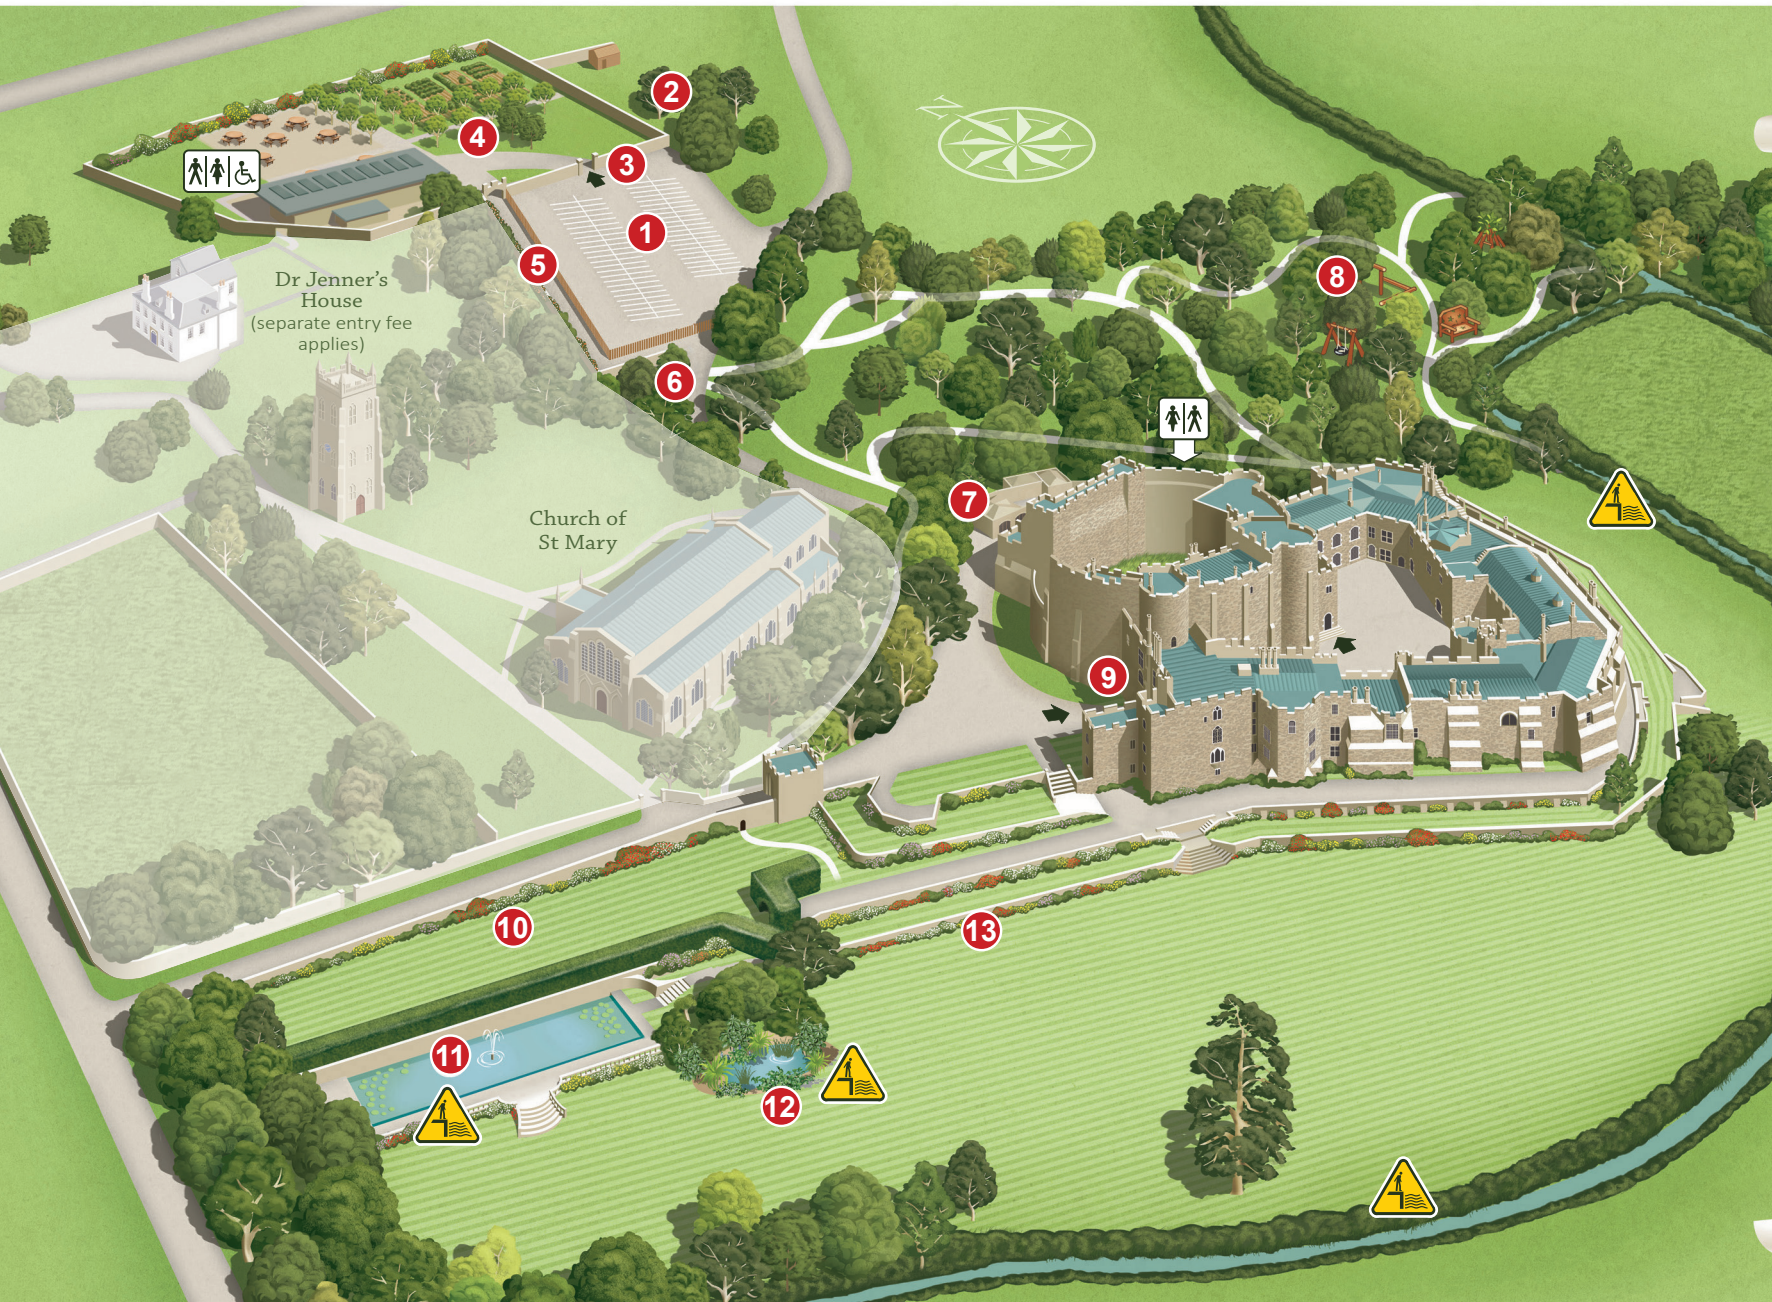

Welcome to Berkeley Castle

Map Key

1. Car Park
2. Picnic Area
3. Entrance to Castle & Kitchen Garden
4. The Kitchen Garden
5. Rose Walk
6. Guide's Lodge
7. Take-away Coffee Shop
8. Woodland Play Area
9. Castle Entrance
10. The Bowling Lawn
11. Lily Pond
12. Mr R J G Berkeley Memorial Garden
13. Terraced Gardens & Lawn

DANGER
Deep Water

Tel: 01453 810303
www.berkeley-castle.com